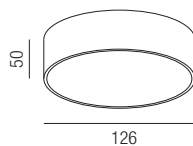

- **S** - schwarz matt
- **W** - weiß matt
- **BB** - bronze gebürstet

Oculus, 230V LED 10W, 900lm, 3000K

Aluminium, Linse klar

230VAC

F

Bestell-Nr.	Farbauswahl angeben	Euro
57476/13-	S W	163,70
57476/13-	BB	182,20