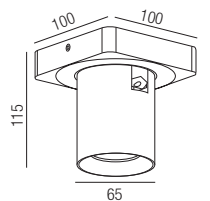

S - schwarz matt
W - weiß matt

Better, 230V LED 8W, 695lm, 3000K

Aluminium schwarz oder weiß, Glas klar

230VAC

Bestell-Nr.	Farbauswahl angeben	Euro
57326/8-	S W	69,50

S - schwarz matt
W - weiß matt
MM - messing matt

Scala - GU10, 1x GU10 LED 5W

Aluminium, Leuchtmittel im Lieferumfang enthalten

230VAC

Bestell-Nr.	Farbauswahl angeben	Euro
12120/10-	S W	78,50
12120/10-	MM	115,00

Scala - GU10, 2x GU10 LED 5W

Aluminium, Leuchtmittel im Lieferumfang enthalten

230VAC

Bestell-Nr.	Farbauswahl angeben	Euro
12122/20-	S W	149,50
12122/20-	MM	188,00