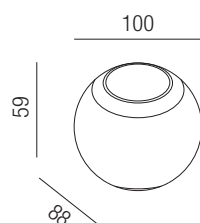

Bestell-Nr.	Farbauswahl angeben	Euro
57480/10-	☒ S ☒ W	157,50