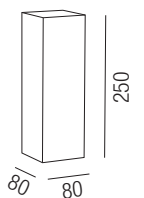

Bestell-Nr.	Farbauswahl angeben	Euro
57338/25-	S W	89,50
57338/25-	BRG SG	104,50

Meteor slim, 2x GU10 LED 7W

Aluminium schwarz matt

230VAC

A-G