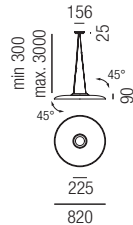

WW - warmweiß 3000K
CW - kaltweiß 4000K

Sonora, LED 20W

Metall schwarz matt, recyceltes schallabsorbierendes Akustikpanel grau marmoriert

Bestell-Nr.	Lumen	Euro
33065/82TRI- S + WW	1413lm	1088,50
33065/82TRI- S + CW	1478lm	1088,50

Sonora, LED 20W

Metall schwarz matt, recyceltes schallabsorbierendes Akustikpanel grau marmoriert

Bestell-Nr.	Lumen	Euro
33075/82TRI- S + WW	1413lm	1208,00
33075/82TRI- S + CW	1478lm	1208,00

Sonora, LED 15W

Metall schwarz matt, recyceltes schallabsorbierendes Akustikpanel grau marmoriert

Bestell-Nr.	Lumen	Euro
33066/82PUSH- WW	1250lm	1458,80
33066/82PUSH- CW	1310lm	1458,80

Sonora, LED 15W

Metall schwarz matt, recyceltes schallabsorbierendes Akustikpanel grau marmoriert

Bestell-Nr.	Lumen	Euro
33076/82PUSH- WW	1250lm	1342,80
33076/82PUSH- CW	1310lm	1342,80
33076/82DALI- WW	1250lm	1342,80
33076/82DALI- CW	1310lm	1342,80