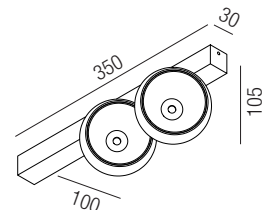

S - schwarz-schwarz
WS - weiß-schwarz
SME - schwarz-melange

Look long, LED 9W

Aluminium, schwenkbar, Reflektor schwarz, Lichtfarben einstellbar
2,7K (960lm) / 3K (990lm)

Bestell-Nr.	Farbauswahl angeben	Euro
57331/25-	☒ S ☒ WS ☒ SME	164,20

Look2 long, LED 2x9W

Aluminium, schwenkbar, Reflektor schwarz, Lichtfarben einstellbar
2,7K (1920lm) / 3K (1980lm)

Bestell-Nr.	Farbauswahl angeben	Euro
57332/35-	☒ S ☒ WS ☒ SME	253,50

Look round, LED 9W

Aluminium, schwenkbar, Reflektor schwarz, Lichtfarben einstellbar
2,7K (960lm) / 3K (990lm)

Bestell-Nr.	Farbauswahl angeben	Euro
57331/11-	☒ S ☒ WS	137,00