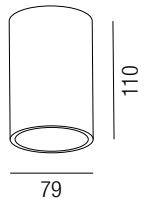

Bestell-Nr.	Farbauswahl angeben	Euro
57370/11-	S W G	58,50
57370/11-	SG BB	62,50

- **S** - schwarz matt
- **W** - weiß matt

Nobody, 1x GU10 LED 7W

Metall schwarz oder weiß