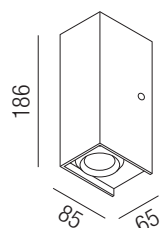

Bestell-Nr.	Euro
57335/15-S	74,80