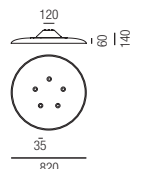

Bestell-Nr.	Lumen	Euro
33076/82PUSH- WW	1250lm	1342,80
33076/82PUSH- CW	1310lm	1342,80
33076/82DALI- WW	1250lm	1342,80
33076/82DALI- CW	1310lm	1342,80

Pampa, LED 14W

Pampa, LED 26W

Metall schwarz matt, recyceltes schallabsorbierendes Akustikpanel