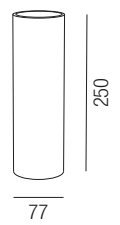

Bestell-Nr.	Farbauswahl angeben	Euro
57337/25-	S W	89,50
57337/25-	BRG SG	104,50