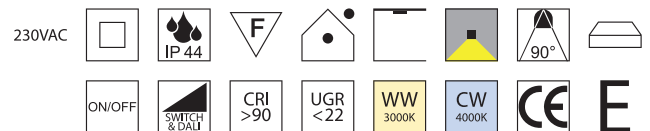

Hall Led Ceiling, LED 21W

Aluminium, starr, Diffusor Polycarbonat gefrostet