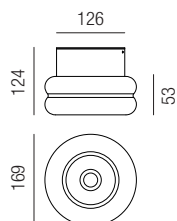

Blank, LED 11W, 830lm, 3000K

Aluminium lackiert schwarz matt, weiß matt, grau oder moccabraun, Glas klar mit Blaseneffekt oder weiß

230VAC

Bestell-Nr. Farbauswahl ang. Euro
50180/17- **S** **W** **A** **BR** + **K** **W** 232,80