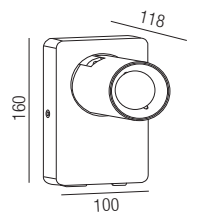

Scala - GU10, 3x GU10 LED 5W

Aluminium, Leuchtmittel im Lieferumfang enthalten

Bestell-Nr.	Farbauswahl angeben	Euro
12123/30-	S W	215,00
12123/30-	MM	265,00

Scala - GU10, 4x GU10 LED 5W

Aluminium, Leuchtmittel im Lieferumfang enthalten

Bestell-Nr.	Farbauswahl angeben	Euro
12124/20-	S W	285,00
12124/20-	MM	365,00

Scala - GU10, 1x GU10 LED 5W

Aluminium, Leuchtmittel im Lieferumfang enthalten

Bestell-Nr.	Farbauswahl angeben	Euro
12121/10-	S W	115,90
12121/10-	MM	159,50