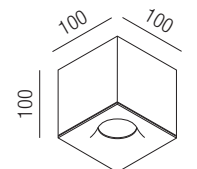

Chap, 6W, 400lm, 3000K

Aluminium, Glas klar

230VAC

Bestell-Nr.	Euro
85972/11-A	120,80