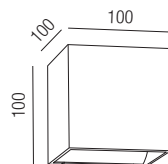

Bestell-Nr.	Farbauswahl angeben	Euro
57332/10-	S W G	68,90
57332/10-	BRG SG BB	84,50

Rocky, Up & Down, 1x LED G9 LED 5W

Gips