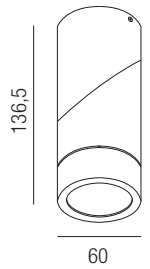

S - schwarz matt
W - weiß matt

Scala, 1x LED 8W, 695lm, 3000K LED

Aluminium schwarz oder weiß, dreh- und schwenkbar

230VAC

Bestell-Nr.	Farbauswahl angeben	Euro
54831/5-	S W	55,00