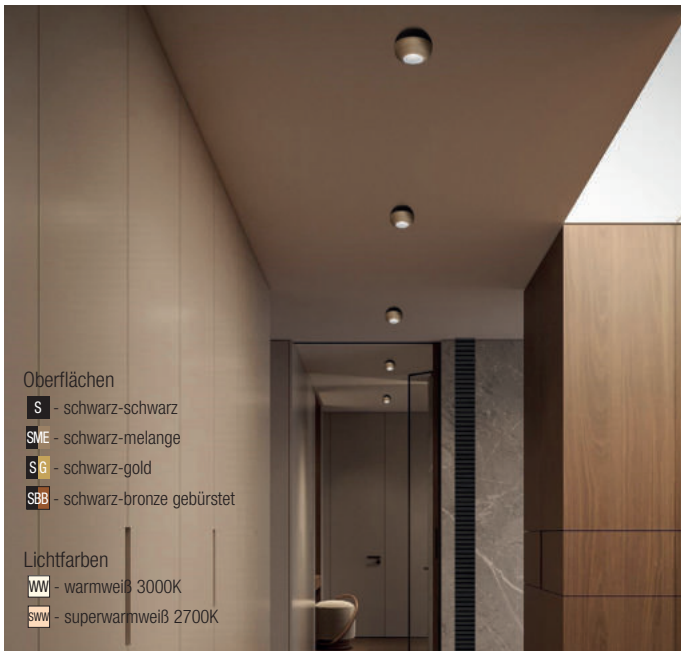

1. Oberflächen
2. **S** - schwarz-schwarz
   - **SME** - schwarz-melange
   - **SG** - schwarz-gold
   - **SBB** - schwarz-bronze gebürstet
3. Lichtfarben
4. **WW** - warmweiß 3000K
   - **SWW** - superwarmweiß 2700K