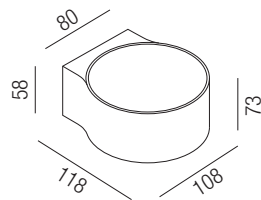

Bestell-Nr.	Farbauswahl angeben	Euro
57481/11N-	☒ S ☒ W	188,90
57481/11-	☒ G ☒ BB ☒ SG	237,40

Oculus, LED 2x3W, 570lm, 3000K

Aluminium, Linse optisch

230VAC