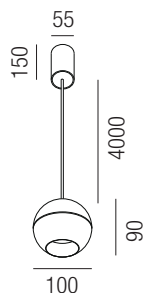

Devide, LED 10,5W **LED**

Aluminium, Reflektor schwarz

230VAC

Bestell-Nr.	Lumen	Euro
57301/10-SWW	1210lm	156,30
57301/10-SSWW	1170lm	156,30

S - schwarz-schwarz
 WS - weiß-schwarz
 SME - schwarz-melange

Look long, LED 9W