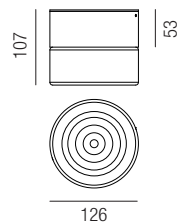

Oberflächen	Glasfarben
S - schwarz matt	K - transparent
W - weiß matt	A - rauchgrau
A - grau	GE - amber
BR - moccabraun	

Horus Plain, LED 11W, 791lm, 3000K

Horus Concentric, LED 11W, 791lm, 3000K

Aluminium lackiert, Glas glatt transparent, rauchgrau oder amber

Aluminium lackiert, Glas gerillt transparent, rauchgrau oder amber

230VAC

230VAC

Bestell-Nr. Farbauswahl ang. Euro
50181/13- **S** **W** **A** **BR** + **K** **A** **GE** 232,80

Bestell-Nr. Farbauswahl ang. Euro
50182/13- **S** **W** **A** **BR** + **K** **A** **GE** 232,80