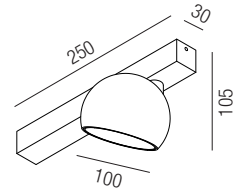

S - schwarz-schwarz
WS - weiß-schwarz
SME - schwarz-melange

Look long, LED 9W

Aluminium, schwenkbar, Reflektor schwarz, Lichtfarben einstellbar
2,7K (960lm) / 3K (990lm)

Bestell-Nr.	Farbauswahl angeben	Euro
57331/25-	☒ S ☒ WS ☒ SME	164,20

Look2 long, LED 2x9W

Aluminium, schwenkbar, Reflektor schwarz, Lichtfarben einstellbar
2,7K (1920lm) / 3K (1980lm)

Bestell-Nr.	Farbauswahl angeben	Euro
57332/35-	☒ S ☒ WS ☒ SME	253,50

Look round, LED 9W

Aluminium, schwenkbar, Reflektor schwarz, Lichtfarben einstellbar
2,7K (960lm) / 3K (990lm)

Bestell-Nr.	Farbauswahl angeben	Euro
57331/11-	☒ S ☒ WS	137,00