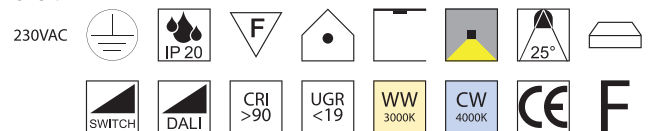

Bestell-Nr.	Lumen	Euro
33076/82PUSH- WW	1250lm	1342,80
33076/82PUSH- CW	1310lm	1342,80
33076/82DALI- WW	1250lm	1342,80
33076/82DALI- CW	1310lm	1342,80

Pampa, LED 14W

Pampa, LED 26W

Metall schwarz matt, recyceltes schallabsorbierendes Akustikpanel