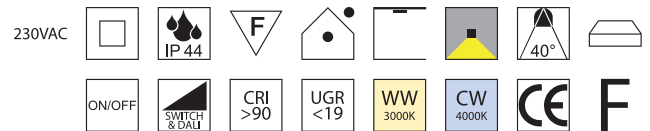

Hall Led Ceiling Large, LED 38W

Aluminium, starr, Aluminium Reflektor, Diffusor transparent