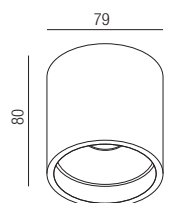

Bestell-Nr.	Farbauswahl angeben	Euro
57379/8-	S W SG	103,20