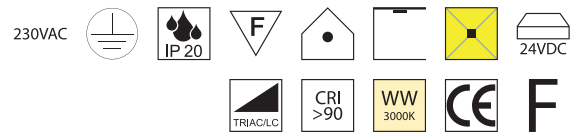

Onering, LED 35W, 2800lm, 3000K

Aluminium, Diffusor opal