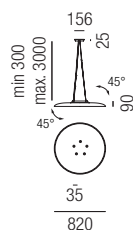

WW - warmweiß 3000K
CW - kaltweiß 4000K

Sonora, LED 20W

Metall schwarz matt, recyceltes schallabsorbierendes Akustikpanel grau marmoriert

Bestell-Nr.	Lumen	Euro
33065/82TRI- S + WW	1413lm	1088,50
33065/82TRI- S + CW	1478lm	1088,50

Sonora, LED 20W

Metall schwarz matt, recyceltes schallabsorbierendes Akustikpanel grau marmoriert

Bestell-Nr.	Lumen	Euro
33075/82TRI- S + WW	1413lm	1208,00
33075/82TRI- S + CW	1478lm	1208,00

Sonora, LED 15W

Metall schwarz matt, recyceltes schallabsorbierendes Akustikpanel grau marmoriert

Bestell-Nr.	Lumen	Euro
33066/82PUSH- WW	1250lm	1458,80
33066/82PUSH- CW	1310lm	1458,80

Sonora, LED 15W

Metall schwarz matt, recyceltes schallabsorbierendes Akustikpanel grau marmoriert

Bestell-Nr.	Lumen	Euro
33076/82PUSH- WW	1250lm	1342,80
33076/82PUSH- CW	1310lm	1342,80
33076/82DALI- WW	1250lm	1342,80
33076/82DALI- CW	1310lm	1342,80