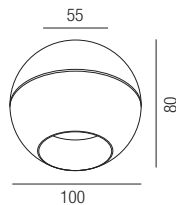

Devide, LED 11W **LED**

Aluminium, Reflektor schwarz

230VAC

Bestell-Nr.	Farbauswahl angeben	Lumen	Euro
57321/10-	S SME SG + WW	1210lm	132,50
57321/10-	SBB + WW	1210lm	138,30
57321/10-	S SME SG + SWW	1170lm	132,50
57321/10-	SBB + SWW	1170lm	138,30

Devide, LED 10,5W **LED**

Aluminium, Reflektor schwarz

230VAC