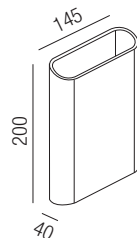

Mailbox, LED 2x6W

Aluminium, Lichtfarben einstellbar 2,7K (1280lm) / 3K (1320lm)

230VAC

Bestell-Nr.	Farbauswahl angeben	Euro
57382/15-	S W	182,80
57382/15-	SB SWE	190,20