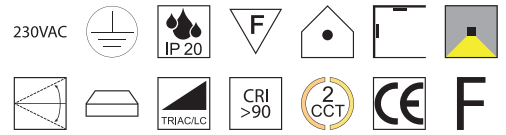

Look long, LED 9W

Aluminium, schwenkbar, Reflektor schwarz, Lichtfarben einstellbar
2,7K (960lm) / 3K (990lm)

Bestell-Nr.	Farbauswahl angeben	Euro
57331/25-	☒ S ☒ WS ☒ SME	164,20