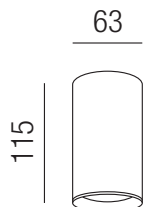

Bestell-Nr.	Farbauswahl angeben	Euro
57378/11-	S W	28,50

- **S** - schwarz matt
- **W** - weiß matt
- **SG** - schwarz-innen gold

Orbit, LED 6W

Aluminium, starr, Lichtfarben einstellbar 2,7K (524lm) / 3K (540lm)